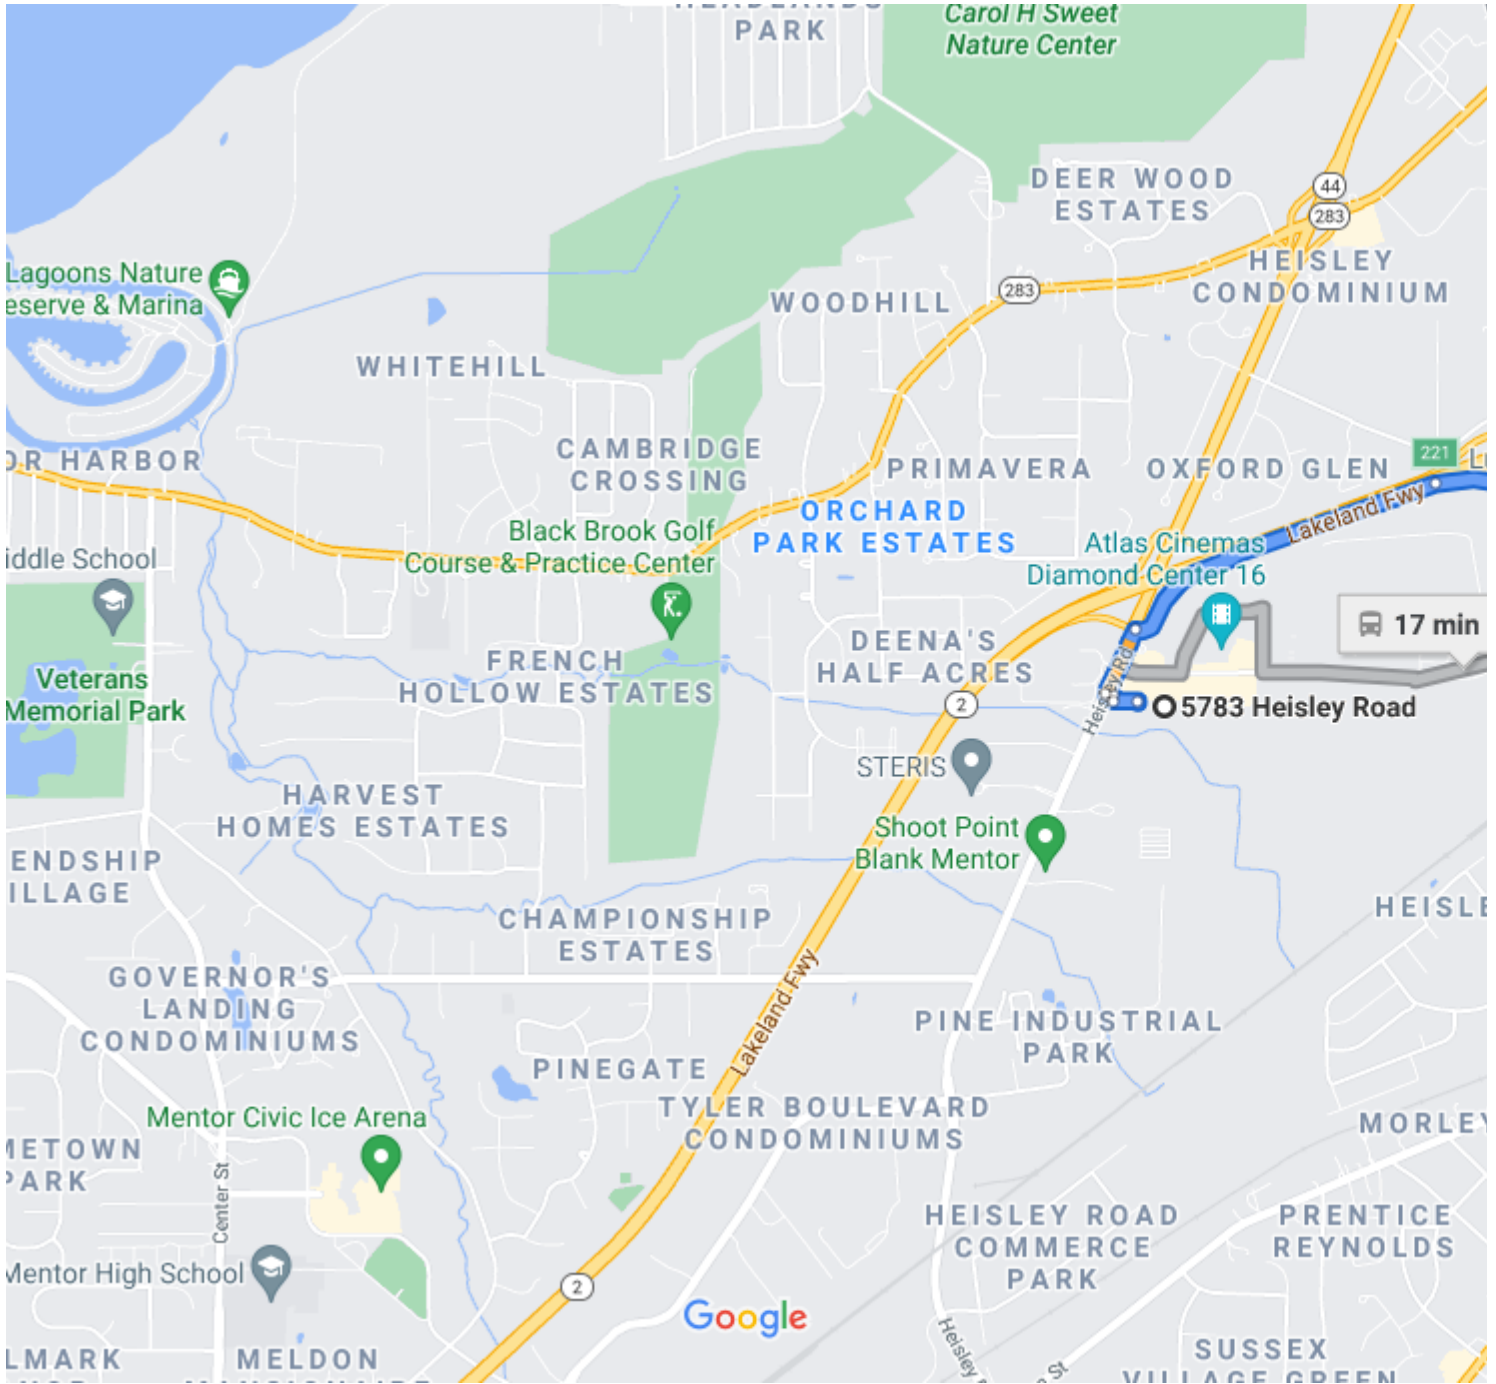

5783 Heisley Rd, Mentor, OH 44060 to Lake Erie College

Drive 3.6 miles, 8 min

Map data ©2022 2000 ft

5783 Heisley Rd  
Mentor, OH 44060

Continue to Heisley Rd

42 s (453 ft)

- ↑ 1. Head west toward Heisley Rd

16 ft

- ↶ 2. Turn left toward Heisley Rd  
\_\_\_\_\_ 282 ft
- ↷ 3. Turn right toward Heisley Rd  
\_\_\_\_\_ 56 ft
- ↶ 4. Turn left toward Heisley Rd  
\_\_\_\_\_ 98 ft

### Drive from OH-2 E/OH-44 S/Lakeland Fwy and W Jackson St to Painesville

- \_\_\_\_\_ 6 min (3.3 mi)
- ↷ 5. Turn right onto Heisley Rd  
  - 📍 Pass by McDonald's (on the right)
 \_\_\_\_\_ 0.2 mi
- ⤴ 6. Use the right 2 lanes to turn right to merge onto OH-2 E/OH-44 S/Lakeland Fwy toward Painesville/Chardon  
\_\_\_\_\_ 0.8 mi
- ↷ 7. Take exit 221 for OH-44 S toward I-90/Chardon  
\_\_\_\_\_ 0.3 mi
- ↑ 8. Continue onto OH-44 S  
\_\_\_\_\_ 0.7 mi
- ↷ 9. Take exit 76 for Jackson St toward US-20  
\_\_\_\_\_ 0.3 mi
- ↶ 10. Turn left onto W Jackson St  
\_\_\_\_\_ 0.9 mi
- ↷ 11. Turn right onto Hayes St  
\_\_\_\_\_ 0.1 mi
- ↶ 12. Turn left onto Mentor Ave  
\_\_\_\_\_ 433 ft

Lake Erie College

391 W Washington St, Painesville, OH 44077

These directions are for planning purposes only. You may find that construction projects, traffic, weather, or other events may cause conditions to differ from the map results, and you should plan your route accordingly. You must obey all signs or notices regarding your route.